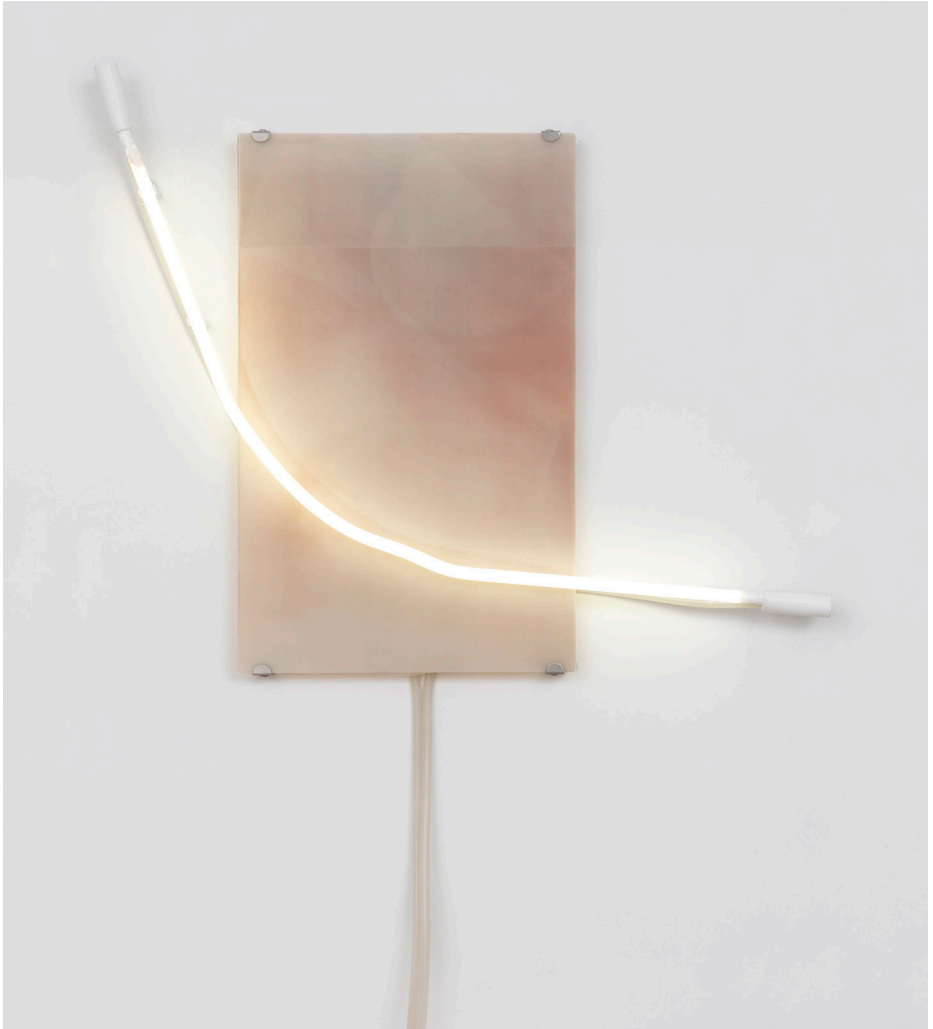

150 x 1600 x 400

\$3,600

MICHELLE STEWART

Carbon Chains (III & IV), 2022

bottle glass

300 x 700 x 10

\$2,450

ROSE-MARY FAULKNER

Neon Study 1, 2020

kiln formed glass with decal imagery, neon tubing with
argon mercury gas

275 x 30 x 440

\$3,200

Established Artist Finalists 2022

All dimensions are in mm l x w x h

ALEX VALERO

Megaannum Conference, 2021