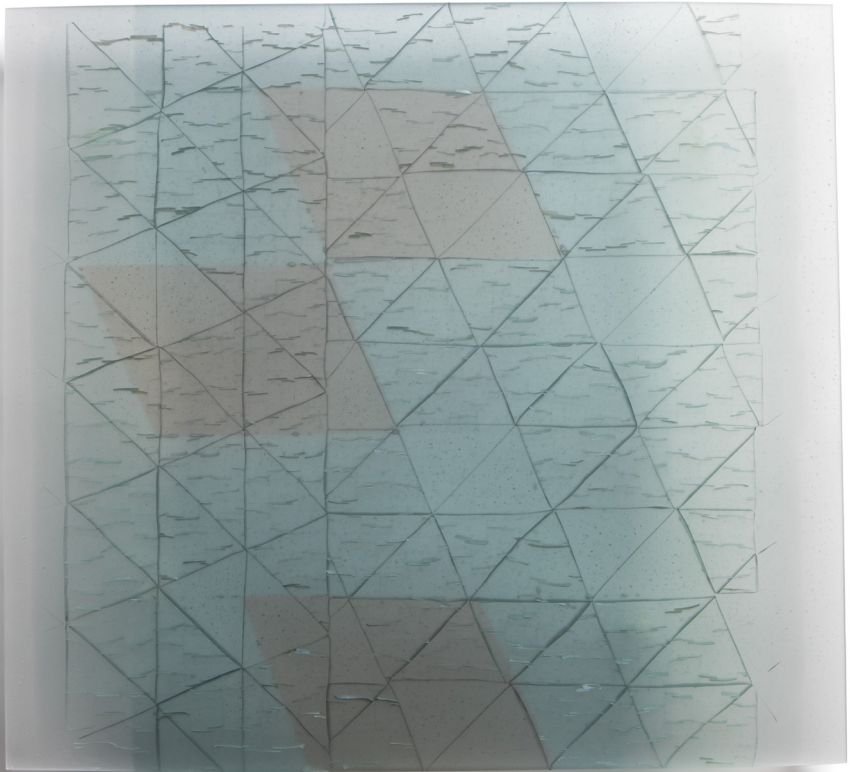

JANICE VITKOVSKY

Formation, 2022

glass

580 x 15 x 530

$9,000